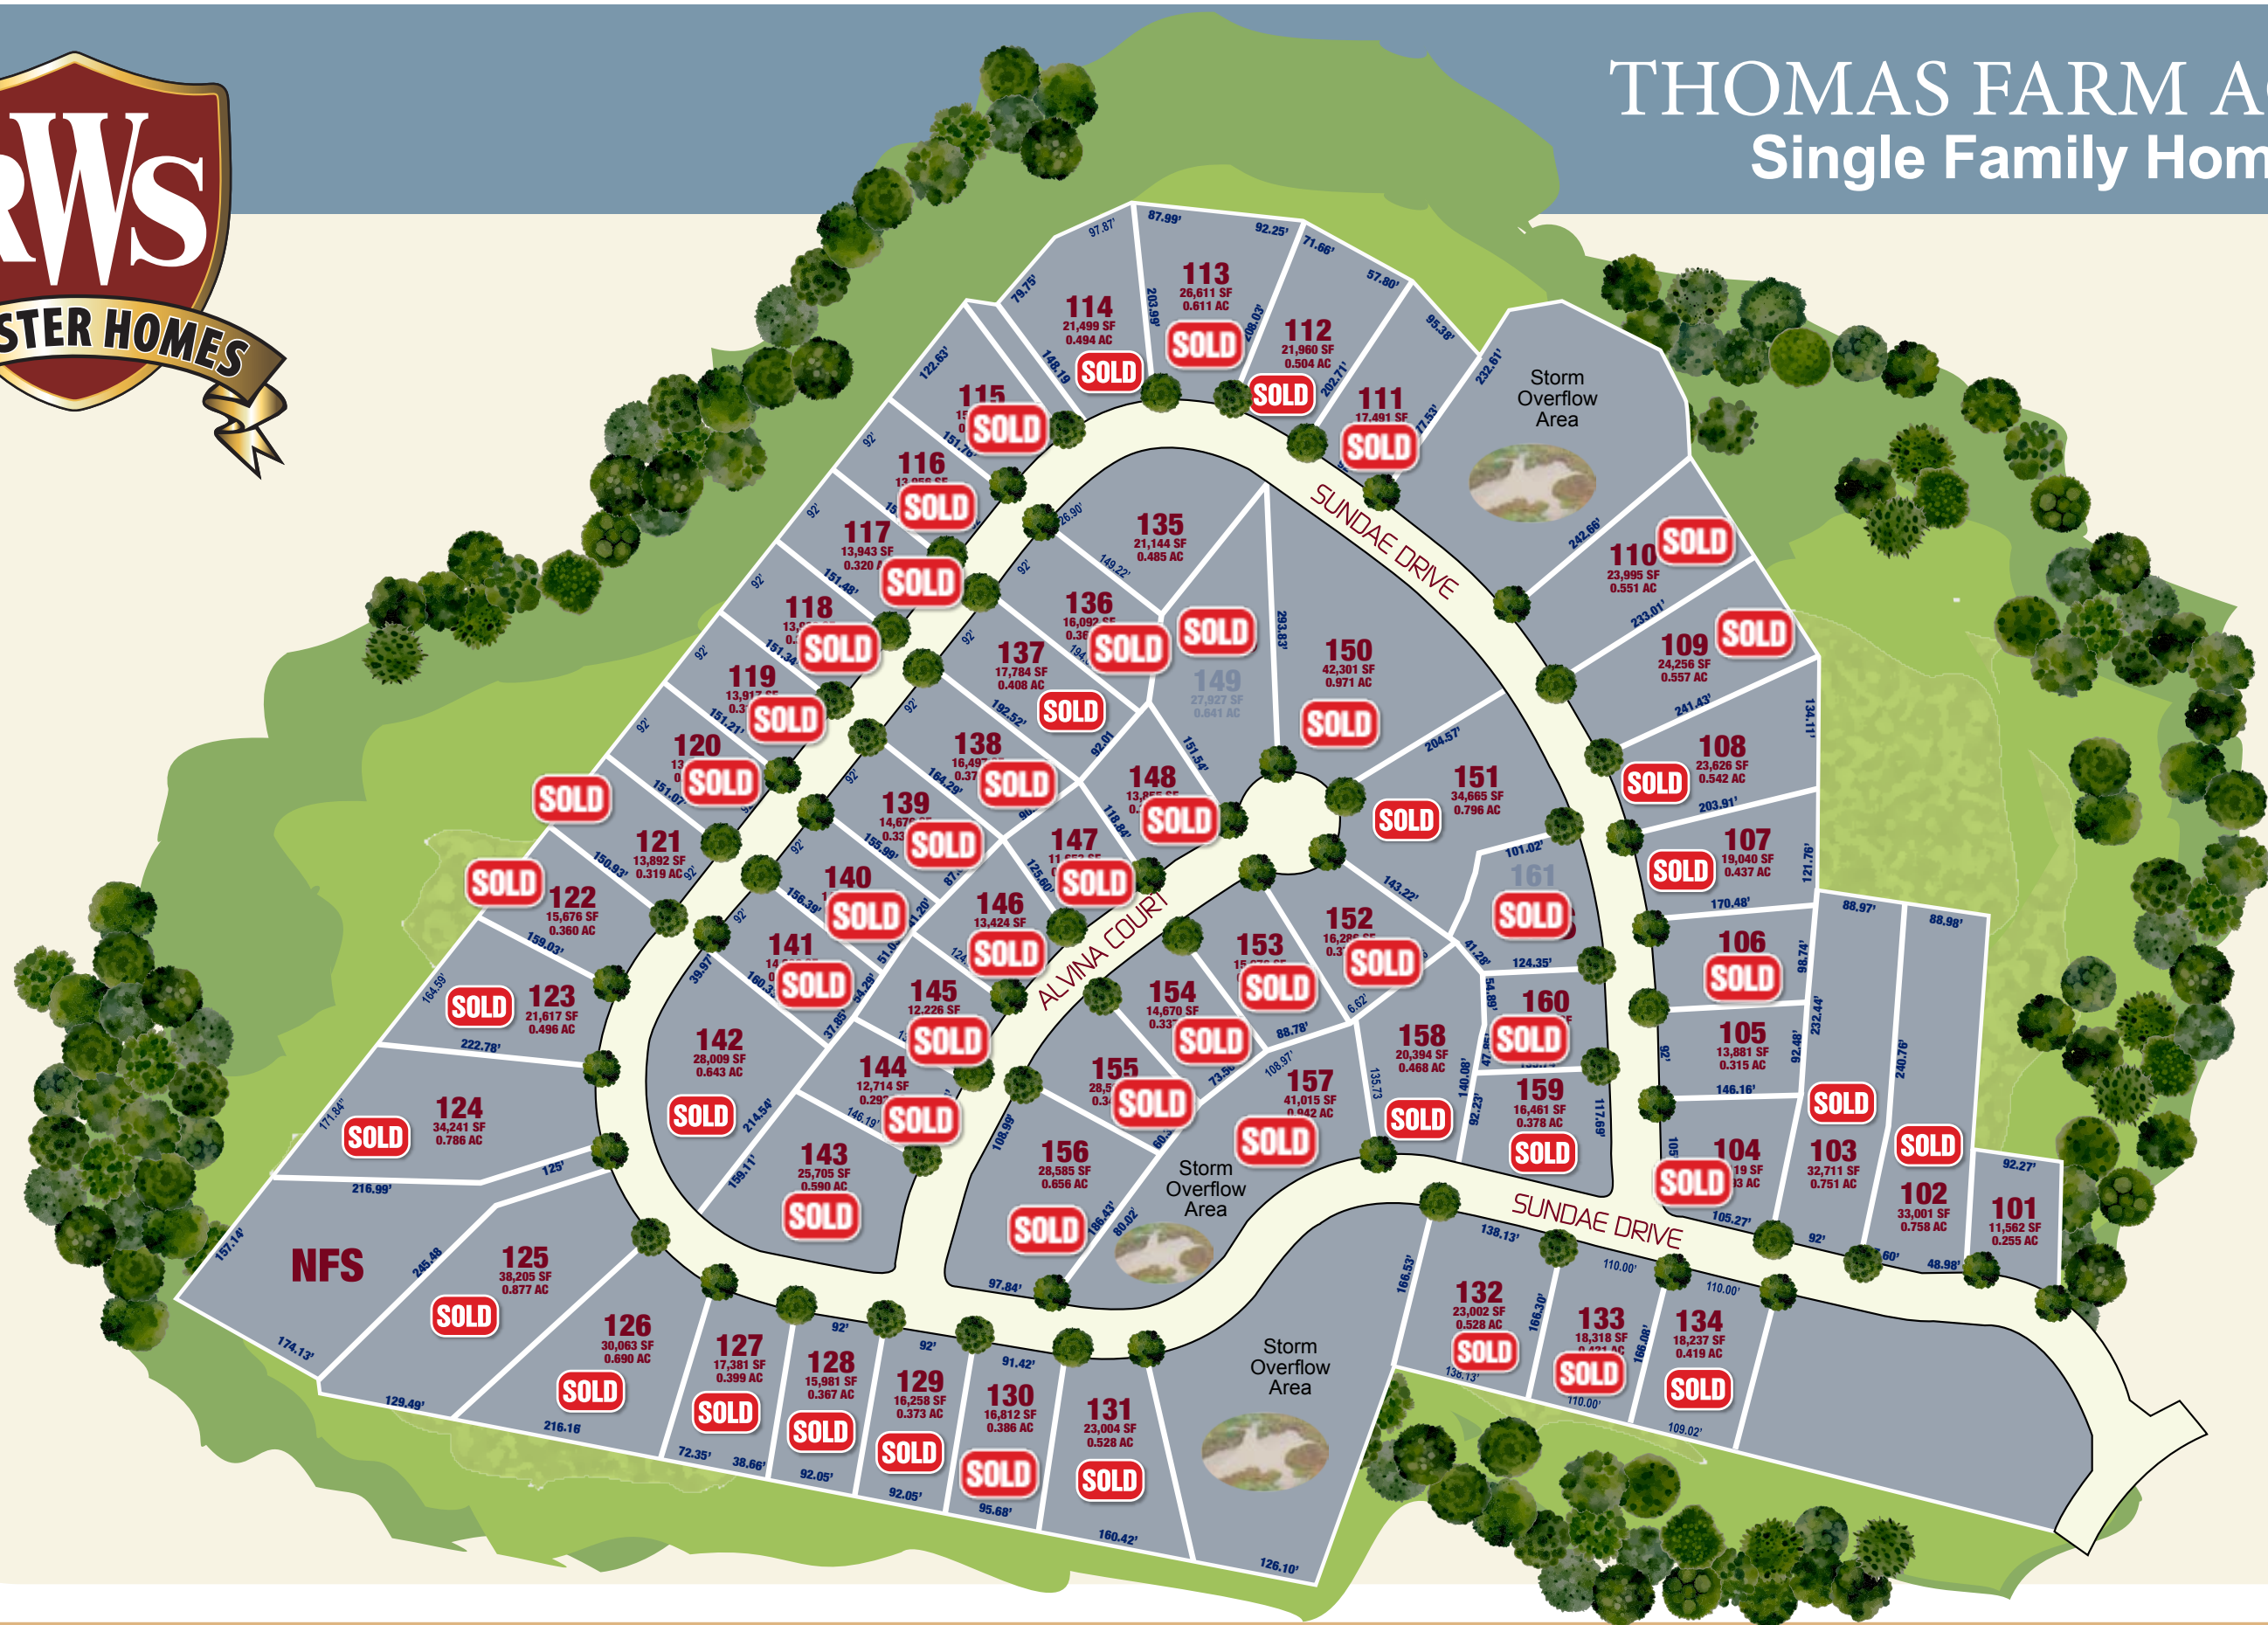

THOMAS FARM ACRES Single Family Homes

DIRECTIONS: North Huntingdon
Take Route 30 East. Turn on to Barnes Lake. From Barnes Lake turn right on to Clay Pike. Turn left on to Guffy Road.

724-861-0571 ShusterHomes.com