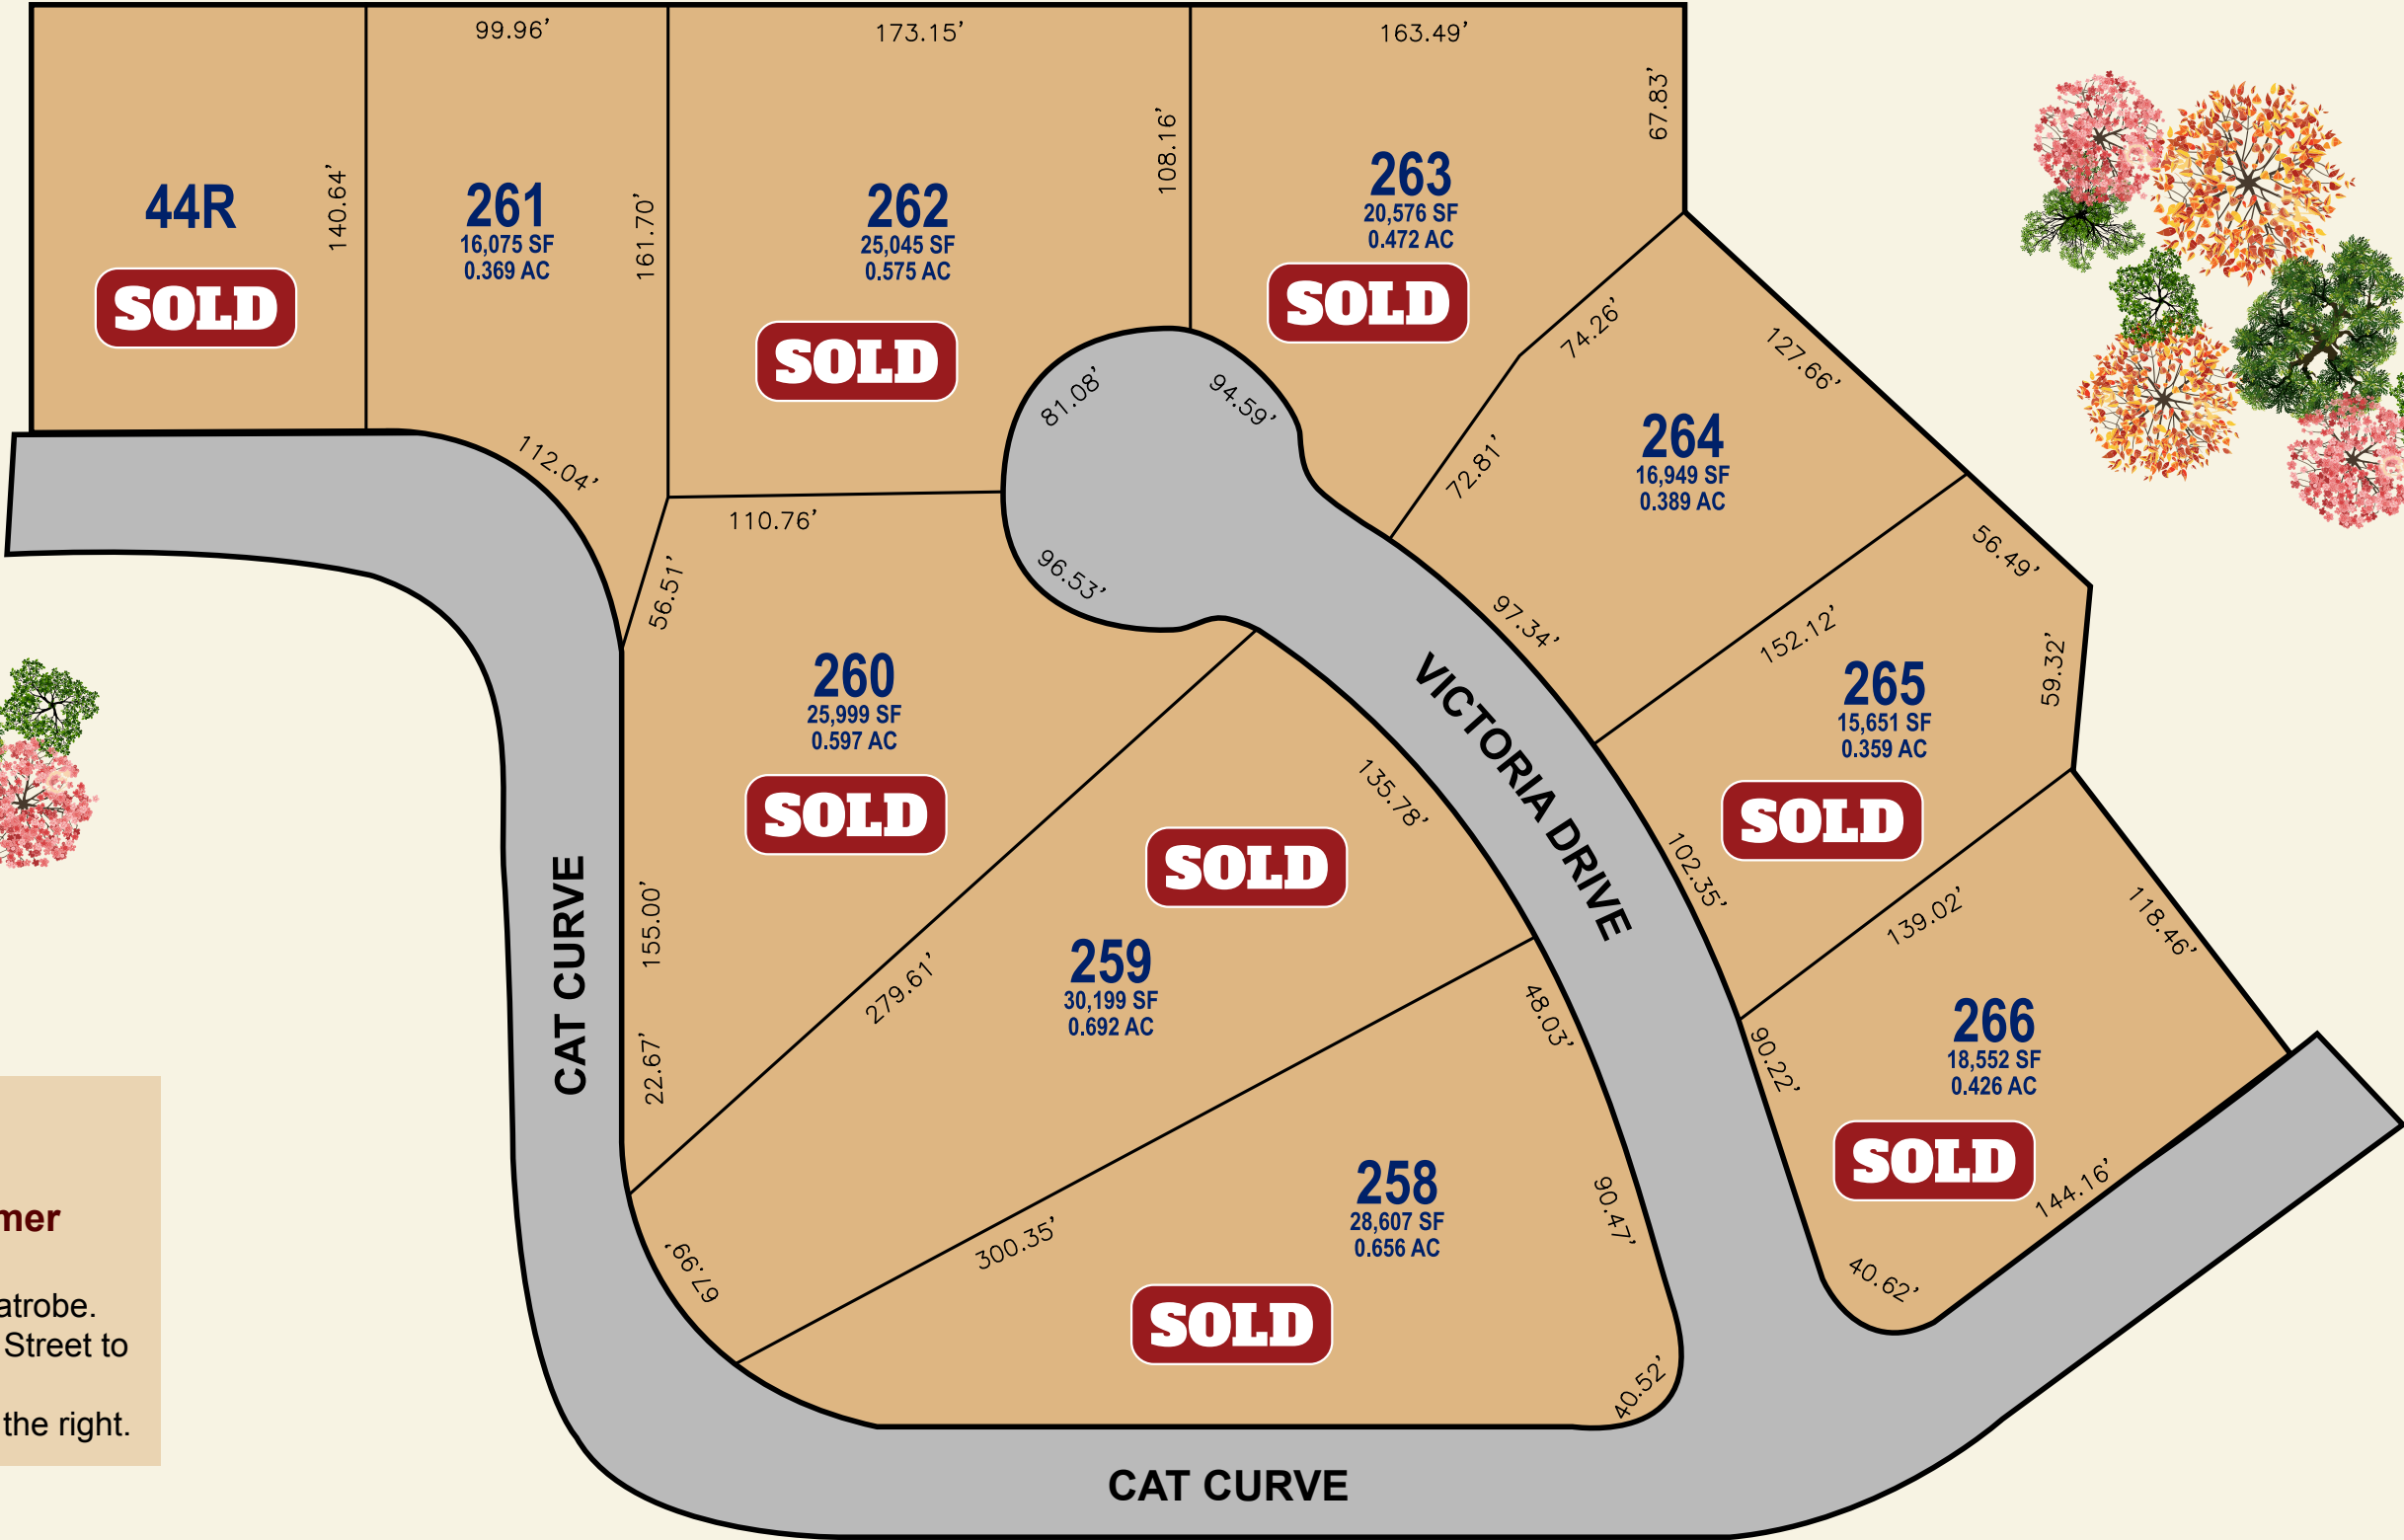

# VICTORIA HIGHLANDS PLAN 2

**DIRECTIONS:**

**Unity Twp ~**  
**Next To Arnold Palmer**  
**Regional Airport**  
 Route 30 East toward Latrobe.  
 Turn right on to Theatre Street to  
 left on to Wildcat Way.  
 Victoria Highlands is on the right.